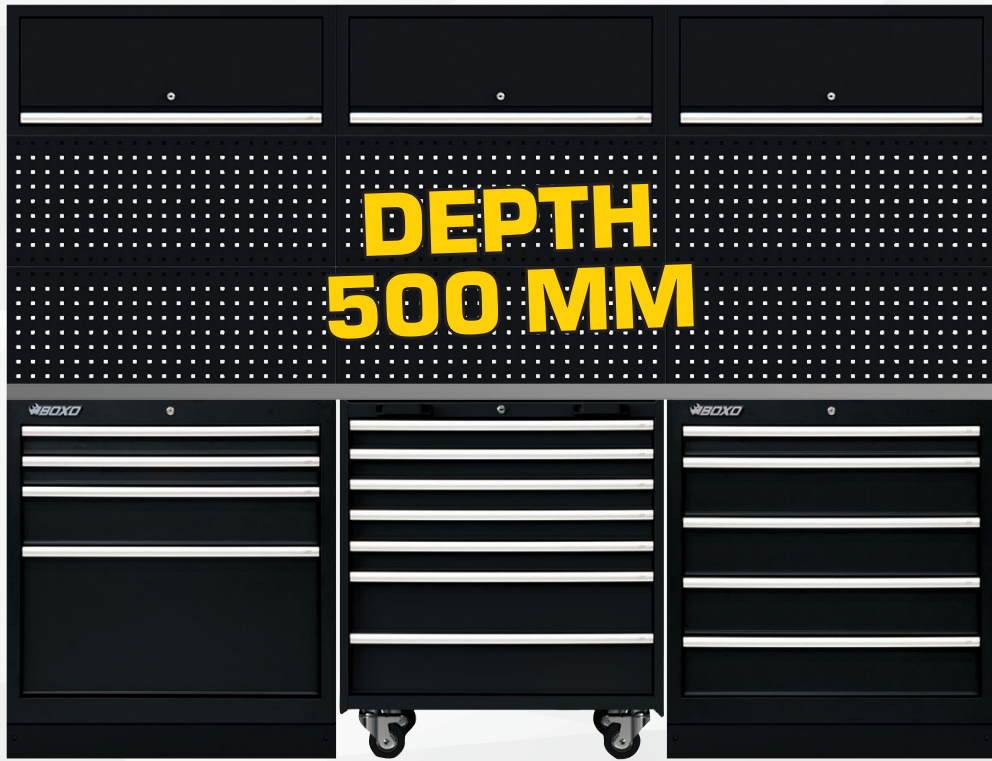

DEPTH 700 MM

2X 230 V, 2X USB

Gross €4.315,00

TOOL TIMES PRICE

€3.669,00

OSM-20893-BK

BLACKLINE

"Racing OSM modular workshop station with 2 cabinets, 1 trolley, 3 cupboards and stainless steel worktop