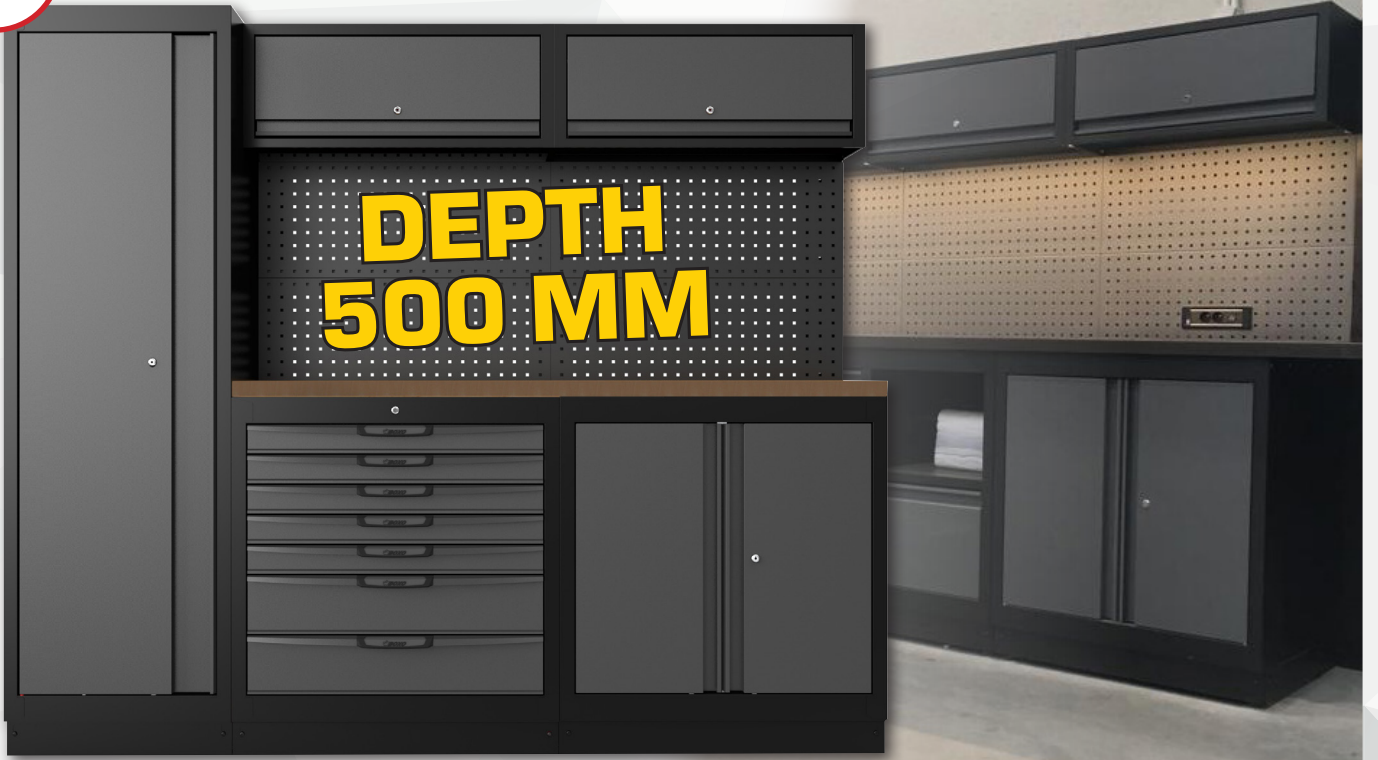

Gross €474,00

TOOL TIMES PRICE

€399,00

ECC22041

OSM modular workshop station with 2 cabinets, 2 cupboards, closet and
finnish Plywood worktop with UV- and hydrocarbon-protected hard top layer

**DEPTH
500 MM**