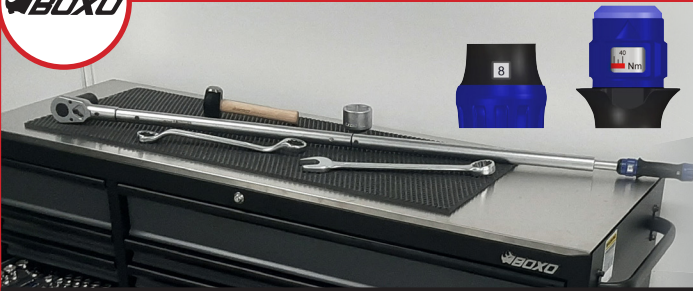

POWER PROBE

Gross € 199,00

TOOL TIMES PRICE

€179,00

PPECT3000

1" Calibrated ratcheting torque wrench

BOXO

TWM2-1000N