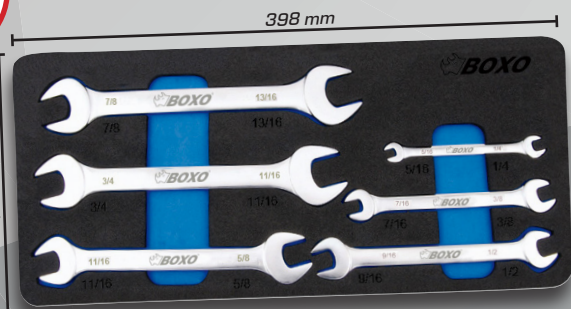

SAE Double open end wrench set 6pc

1/4" - 7/8"

Gross €50,50

TOOL TIMES PRICE

€42,95

BX007S-2