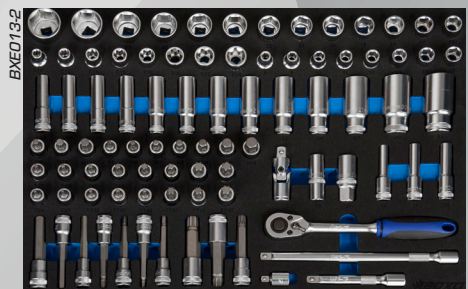

€1.139,00

MIS-SYSTEM = MAKE IT SAFE, ANTTIP MECHANISM, ONLY ONE DRAWER OPENS AT ONE TIME

7 Drawer tool trolley with tool set 330pc

With MIS-System

1/4" 3/8" 1/2"

BXE013

1 BTD279071MP + BXE013

2 AT7071M-G + BXE013