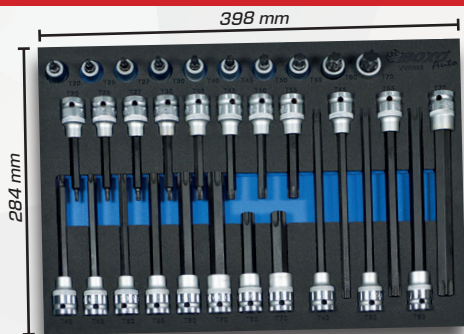

VVE051

Personalize your trolley by choosing the tool foams to do your specific job

TX bit socket set 32pc

1/2" TX20 - 70

Gross €114,95

TOOL TIMES PRICE

€97,95

VVE053