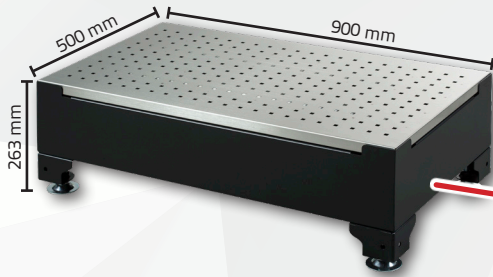

SCAN FOR MORE PROJECTS

Oil cabinet 700 mm deep

NEW

OIL CABINET

Gross € 1.498,00

TOOL TIMES PRICE

€ 1.279,00

MSTD44101