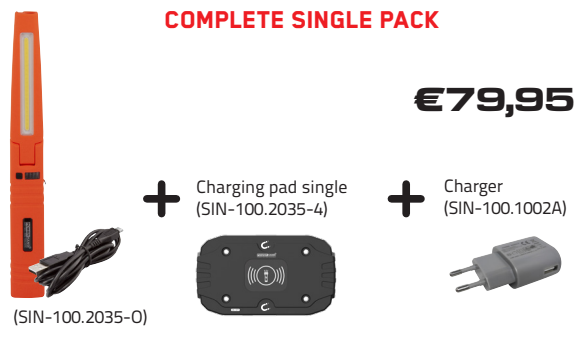

POWER HAND®

Gross € 148,80

TOOL TIMES PRICE

€134,95

SIN-100.2035P2

Optional accessories

COMPLETE SINGLE PACK

€79,95