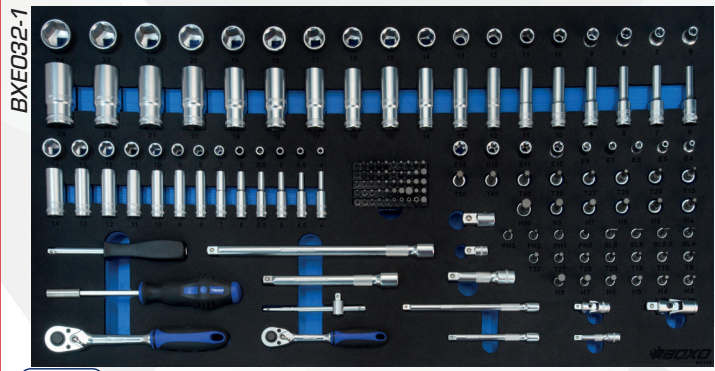

€1.549,00

7 or 8 Drawer tool trolleys with tool set 41 Opc

With MIS-System

1

BXE032

2

3

4