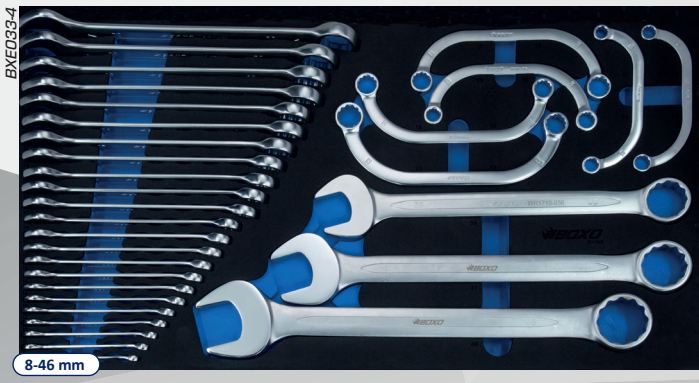

ECC20301BK

3 Drawer carry box with tool set 94pc, white

Gross €515,00

TOOL TIMES PRICE
€439,00

ECC20301BG

Tool Trolleys with tool set 305pc

With MIS-System

BXE033