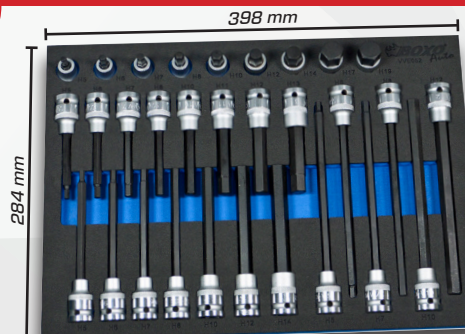

Hex bit socket set 30pc

1/2" H5 - 12

Gross €112,50

TOOL TIMES PRICE

€95,95

VVE052