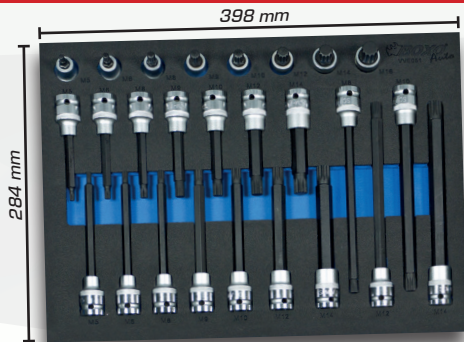

XZN socket bit set 26pc