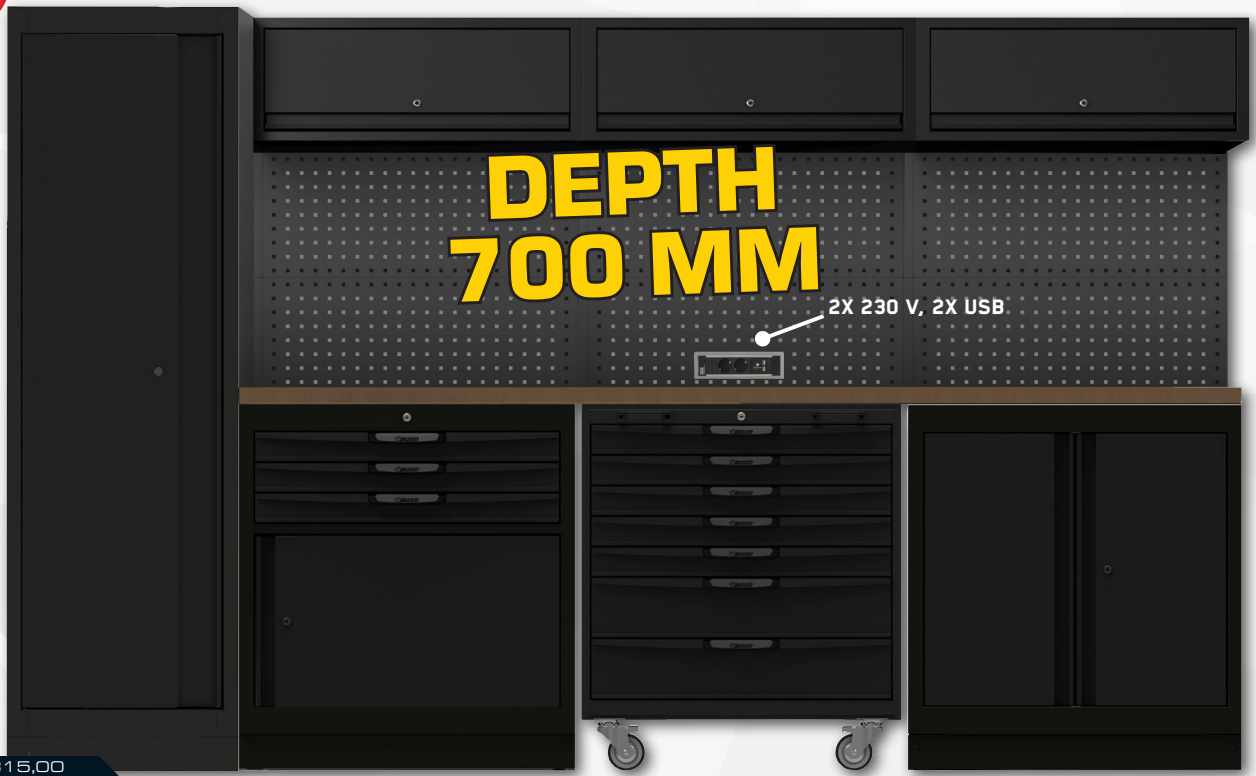

Gross €2.774,65

TOOL TIMES PRICE

€2.359,00

OSM-19424

SERENCO

serious tools > serious results

Black OSM modular workshop station with 2 cabinets, 1 trolley, 3 cupboards, closet and finnish Plywood worktop with UV- and hydrocarbon-protected hard top layer